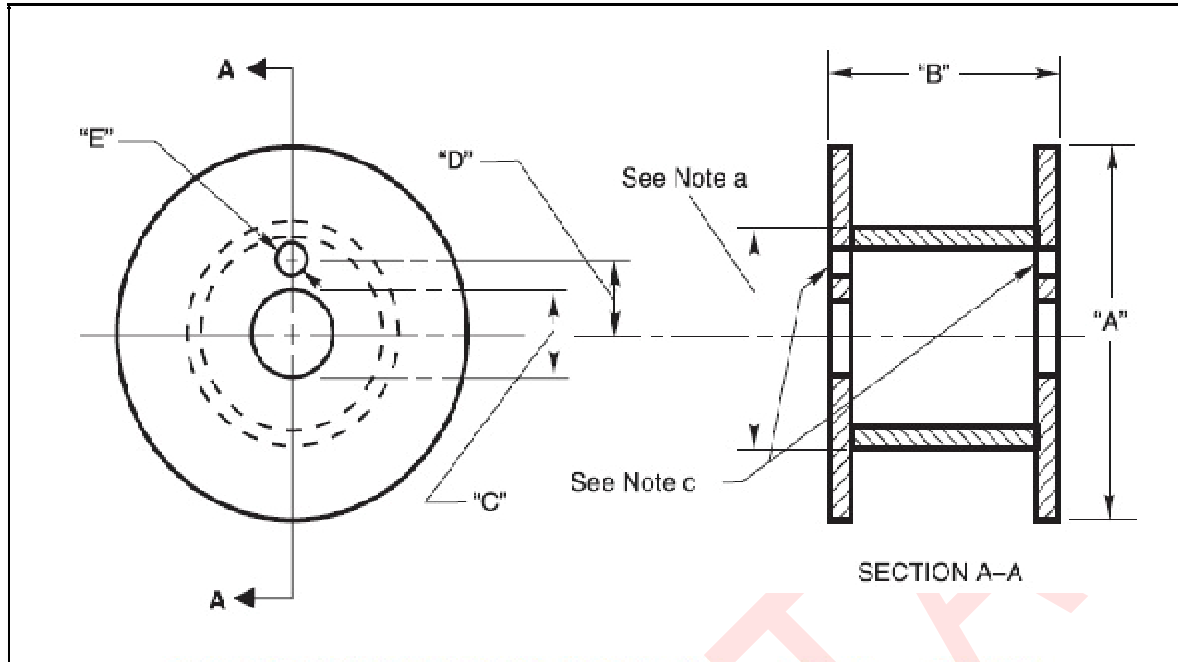

EST METAL DIMENSIONS OF STANDARD 12 in (300 mm) SPOOL

		12 in (300 mm)	
		in	mm
A	Diameter, max	12	305
B	Width	4	103
C	Diameter	2.03	50.5
D	Distance between axes	1.75	44.5
E	Diameter	0.44	10

10 kgs per spool

1 spool packed into a carton box.
Carton size: 320 x 320 x 120 mm